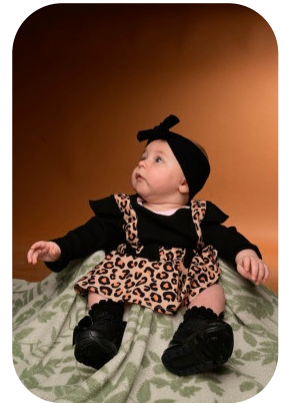

Darlie Sels Edwards

Age: 0-5	Height: 3ft0inch	Eye Colour: Gray	Accent: London
Gender:F	Weight: 10kg	Waist: 19es	
Location: London	Shoe Size: 2		
Drives: No	Hair Color: Brunette		

Talents
CHILD MODELLING